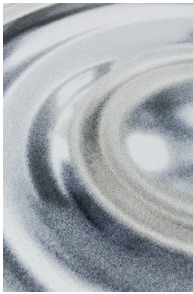

m o o o i

Ripples Carpet

ANDRÉS REISINGER

The Ripples Carpet by Andrés Reisinger shows the fluid motion of a single drop falling into water. As soon as the drop hits the surface, a dance of scattering rings follows. The Ripples Carpets in Pink and Silver give us a calm, fluid, and focused world where time seems to move more slowly.

Detailing

Ripples in Silver remind us of mercury. A captivating metal that becomes fluid at certain temperatures. Captured in a carpet it's almost hypnotising.

Colours

Ripples in Pink

Ripples in Silver

Ripples Carpet / Round 250