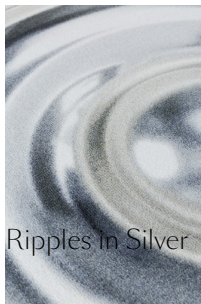

m o o o i

Ripples Carpet

ANDRÉS REISINGER

The Ripples Carpet by Andrés Reisinger shows the fluid motion of a single drop falling into water. As soon as the drop hits the surface, a dance of scattering rings follows. The Ripples Carpets in Pink and Silver give us a calm, fluid, and focused world where time seems to move more slowly.

Detailing

Ripples in Silver remind us of mercury. A captivating metal that becomes fluid at certain temperatures. Captured in a carpet it's almost hypnotising.

Colours

Ripples in Pink

Ripples in Silver

Ripples Carpet / Round 250